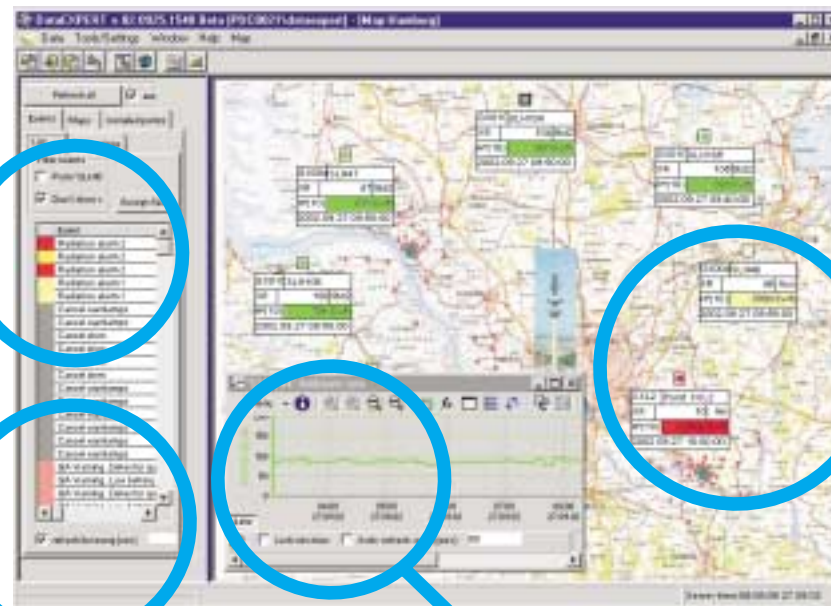

Offers...

Quality assurance:

- Automatic daily system check
- Online quality check of incoming data